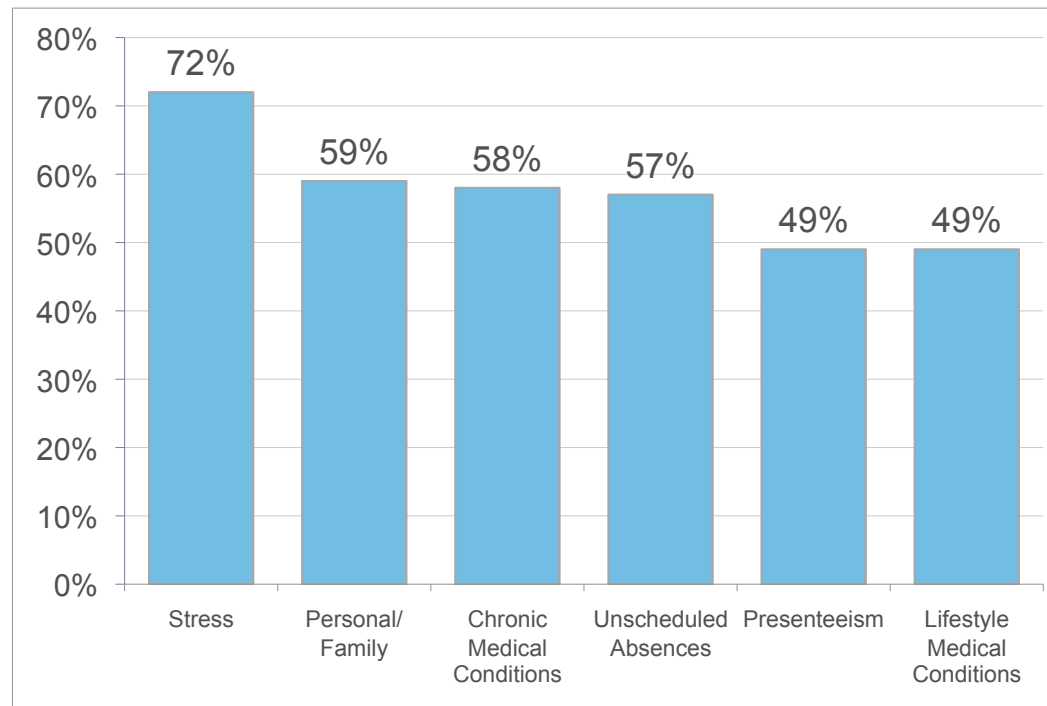

What Stress Costs Companies

Annual Corporate Cost of Stress and Other Related Health Issues

Top Stress Issues

Source: medpagetoday.com; siri.uvm.edu; www.stress.org

Main Issues Affecting Employee Productivity

Stress is the leading issue affecting employee productivity

Source: Watson Wyatt, 2005