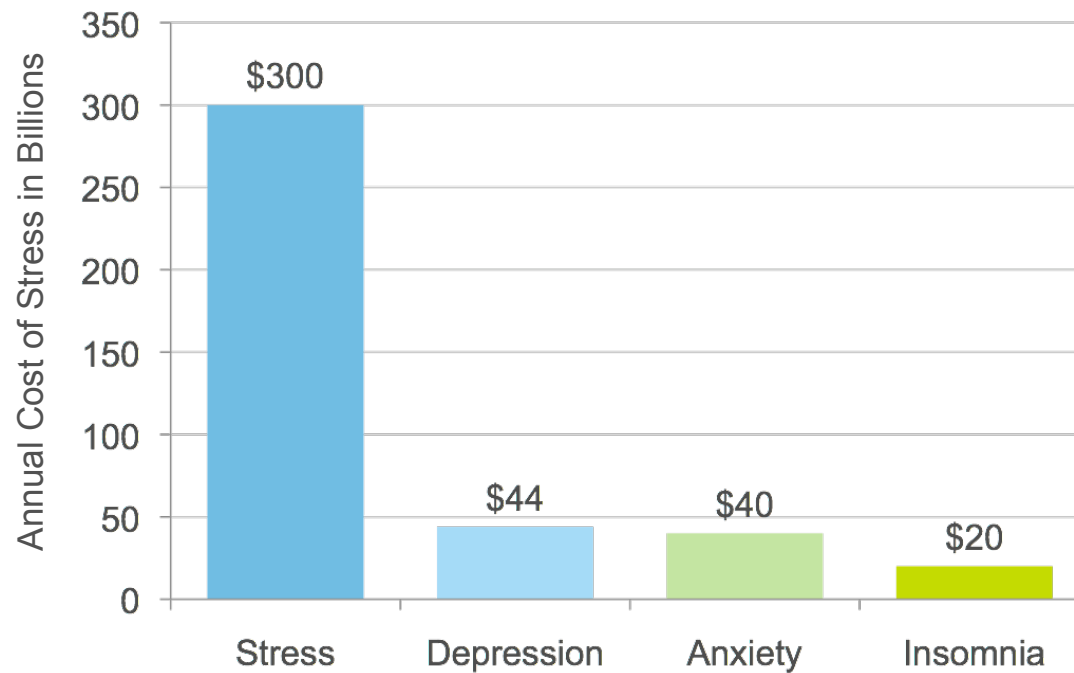

What Stress Costs Companies

Annual Corporate Cost of Stress and Other Related Health Issues

Top Stress Issues

Source: medpagetoday.com; siri.uvm.edu; www.stress.org

Main Issues Affecting Employee Productivity

Stress is the leading issue affecting employee productivity

Source: Watson Wyatt, 2005